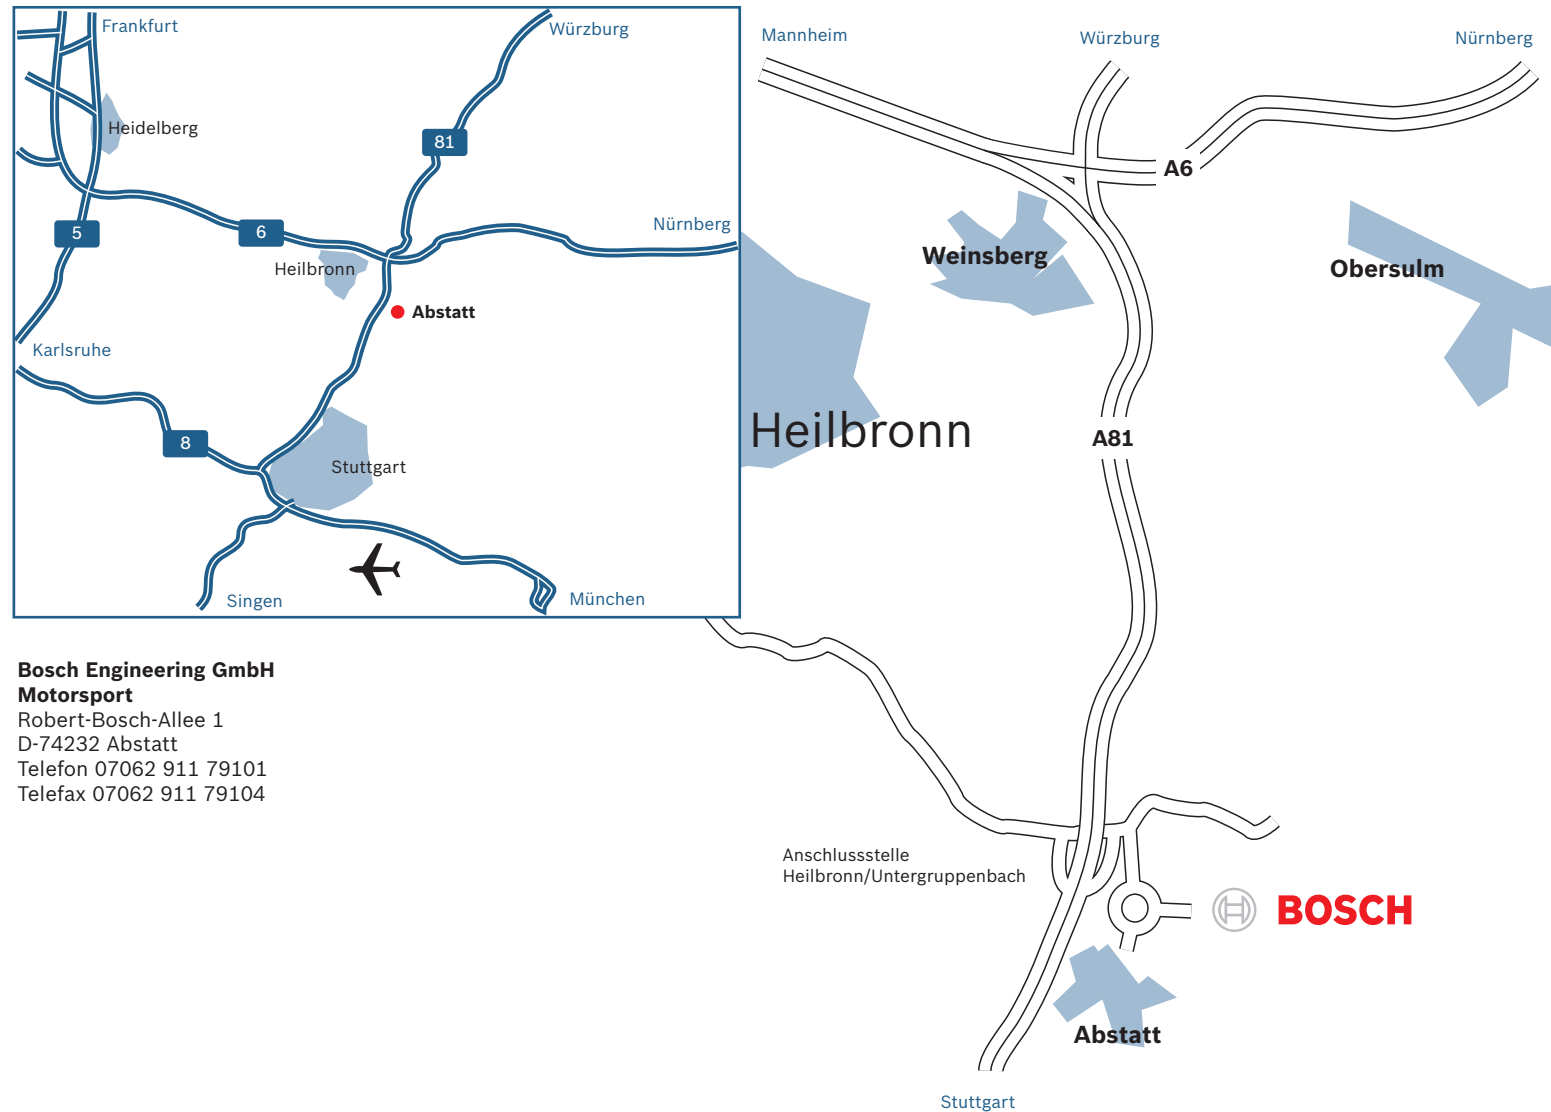

Location **Abstatt**

Bosch Motorsport

Arrival by Car

Leave the A81 at exit 11 "Heilbronn/Untergruppenbach" and turn right. Then follow the signs in the direction of "BOSCH."

Arrival by Public Transport

From the direction of Stuttgart:
Take the S-Bahn (city railway) line S4 from the Stuttgart Main Railway Station to Marbach. From there, take the bus to Beilstein. Then take the bus to Heilbronn and get off at the stop "Bosch-Abstatt."

From the direction of Heilbronn:
From the Heilbronn Bus Station, take the bus line 642 and get off at the stop "Bosch-Abstatt."

**Bosch Engineering GmbH
Motorsport**
Robert-Bosch-Allee 1
D-74232 Abstatt
Telefon 07062 911 79101
Telefax 07062 911 79104